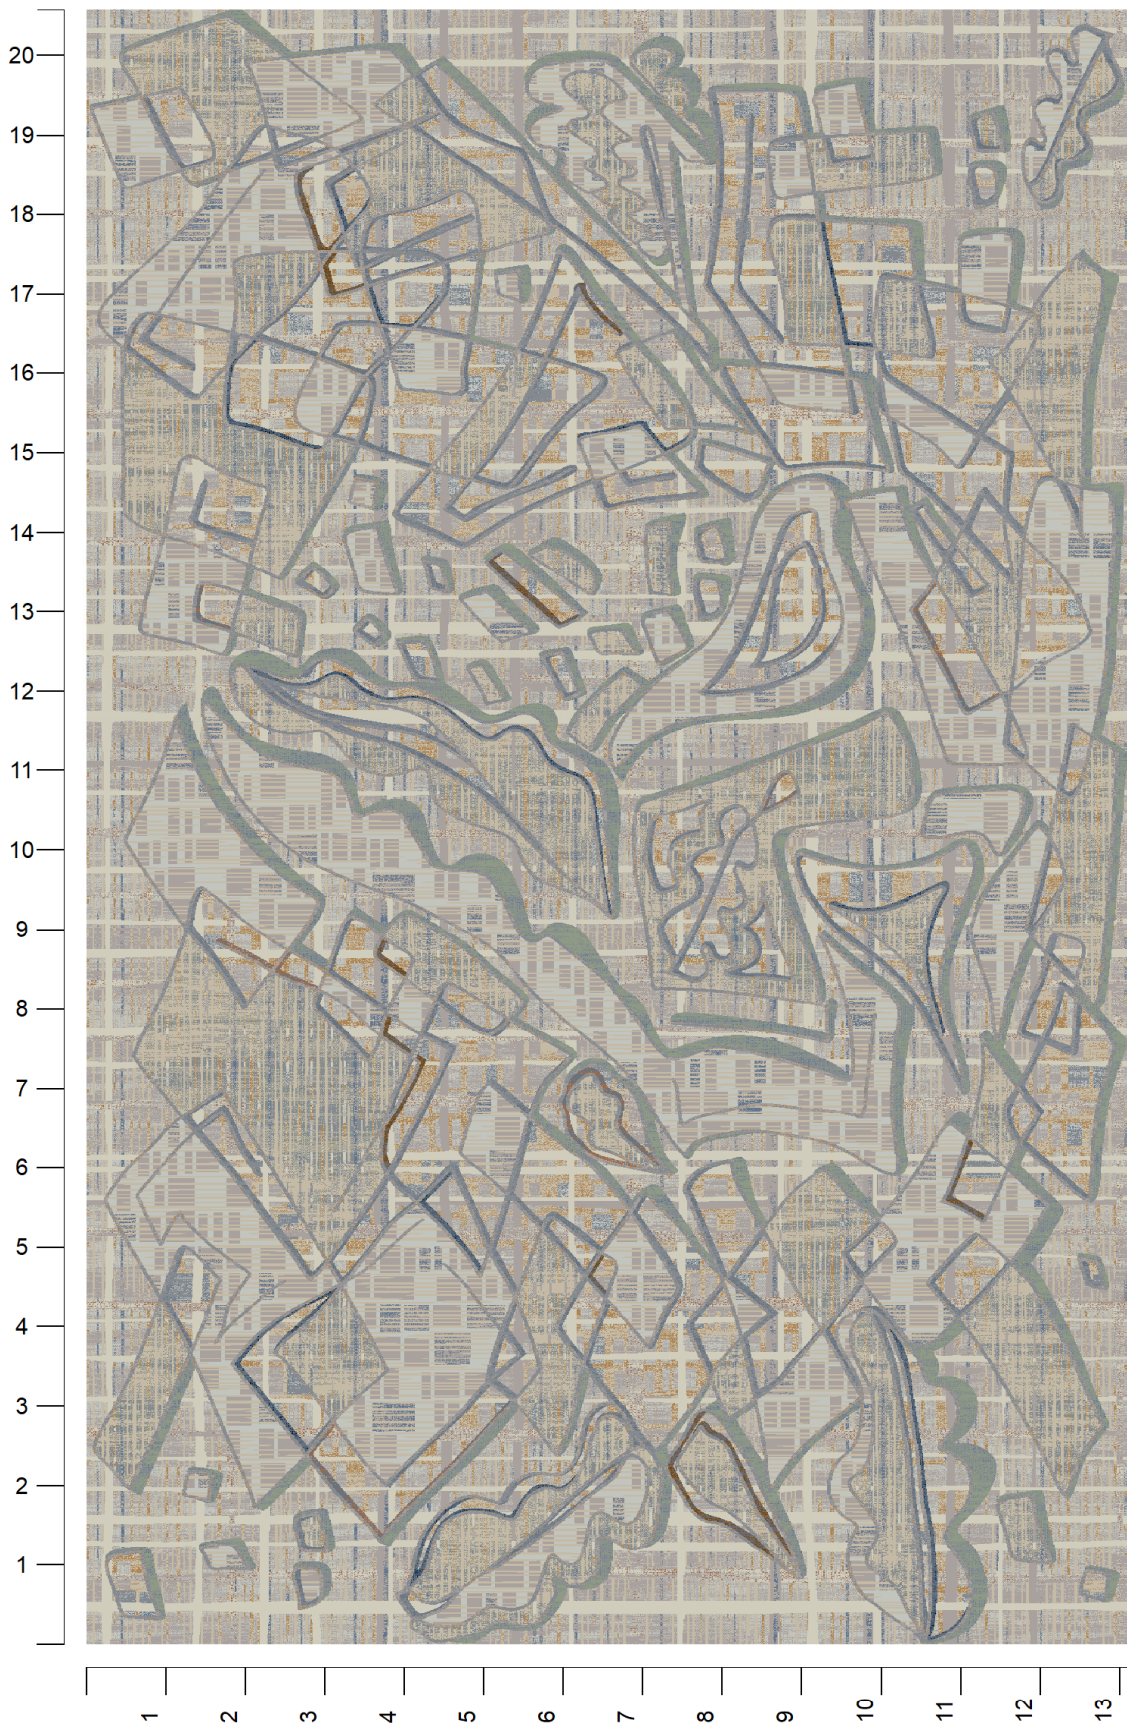

# CROSSLEY AXMINSTER

I62	E62	A95	I92	A90	A93	D58	J93	C22	C73	I68	D90	H95	B53
1	2	3	4	5	6	7	8	9	10	11	12	13	14
0.04%	0.20%	1.61%	26.14%	10.66%	15.15%	0.10%	22.76%	3.74%	4.23%	2.03%	12.72%	0.18%	0.44%

Design ID: DB12902-Q9-D2  
 Design Size: 13ft 1.71in x 20ft 6.89in  
 Quality: 7 x 9 per Inch  
 Print Scale: 1:29.00  
 Repeats: 1 by 1